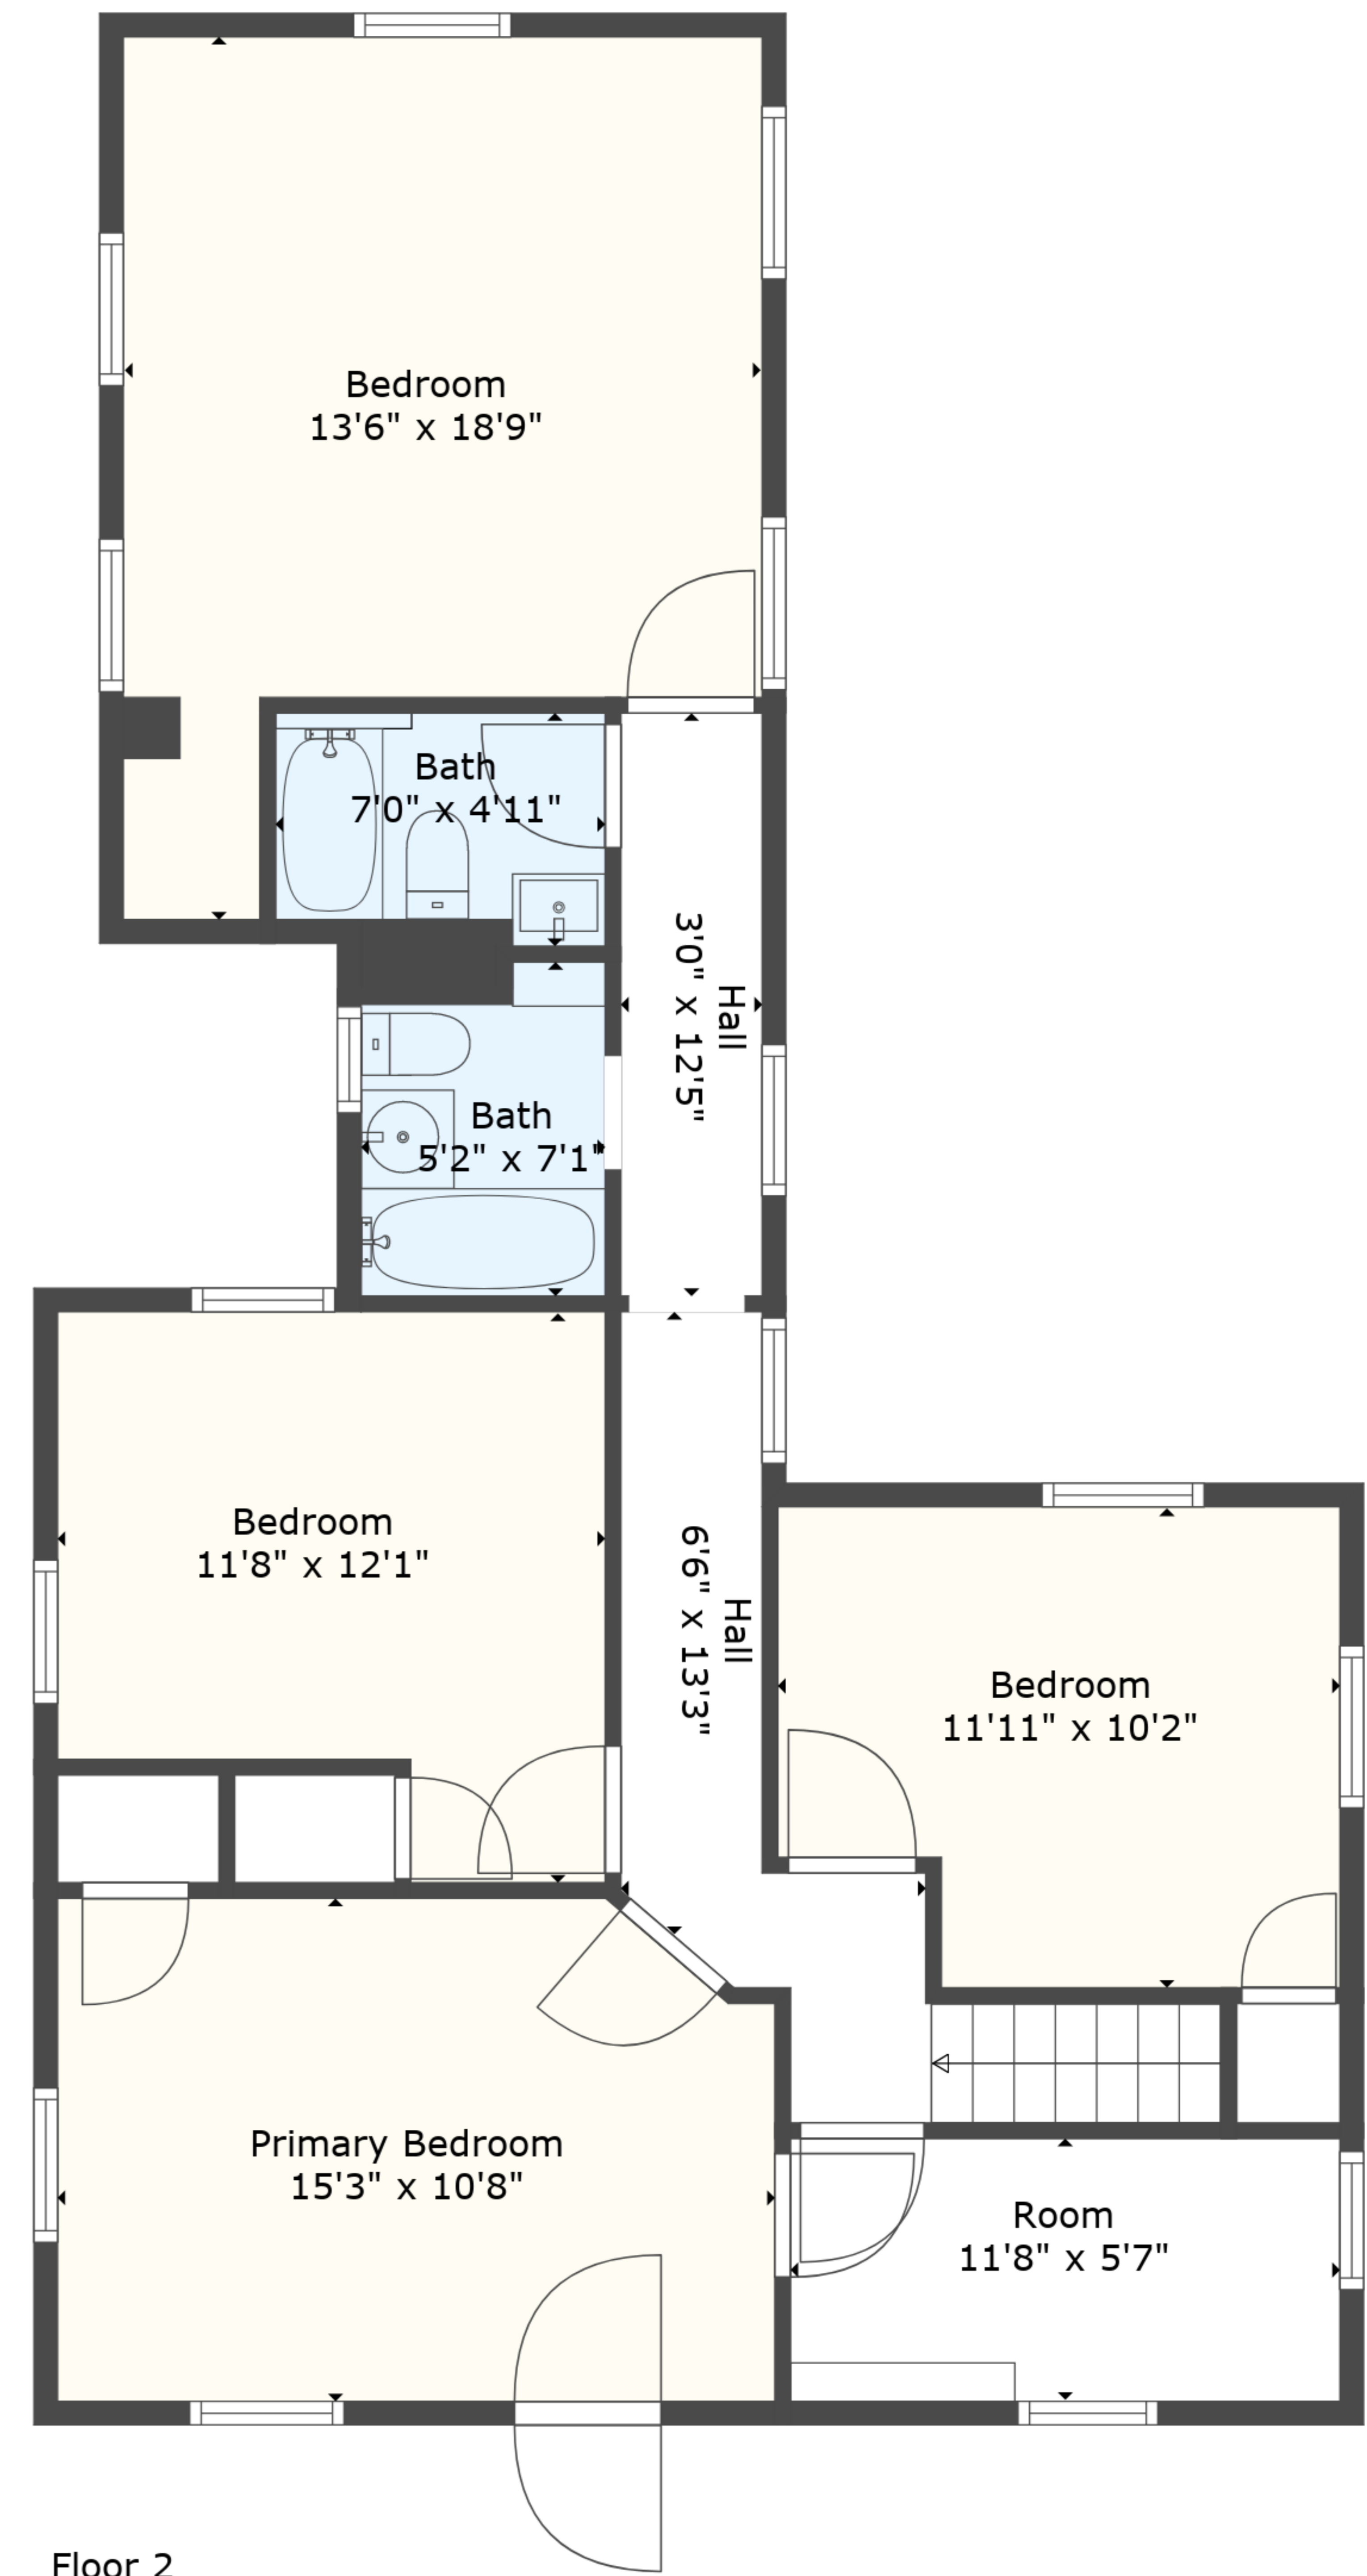

Floor 1

Floor 2

TOTAL: 1928 sq. ft
 FLOOR 1: 1021 sq. ft, FLOOR 2: 907 sq. ft
 EXCLUDED AREAS: SCREENED PORCH: 112 sq. ft, PORCH: 637 sq. ft