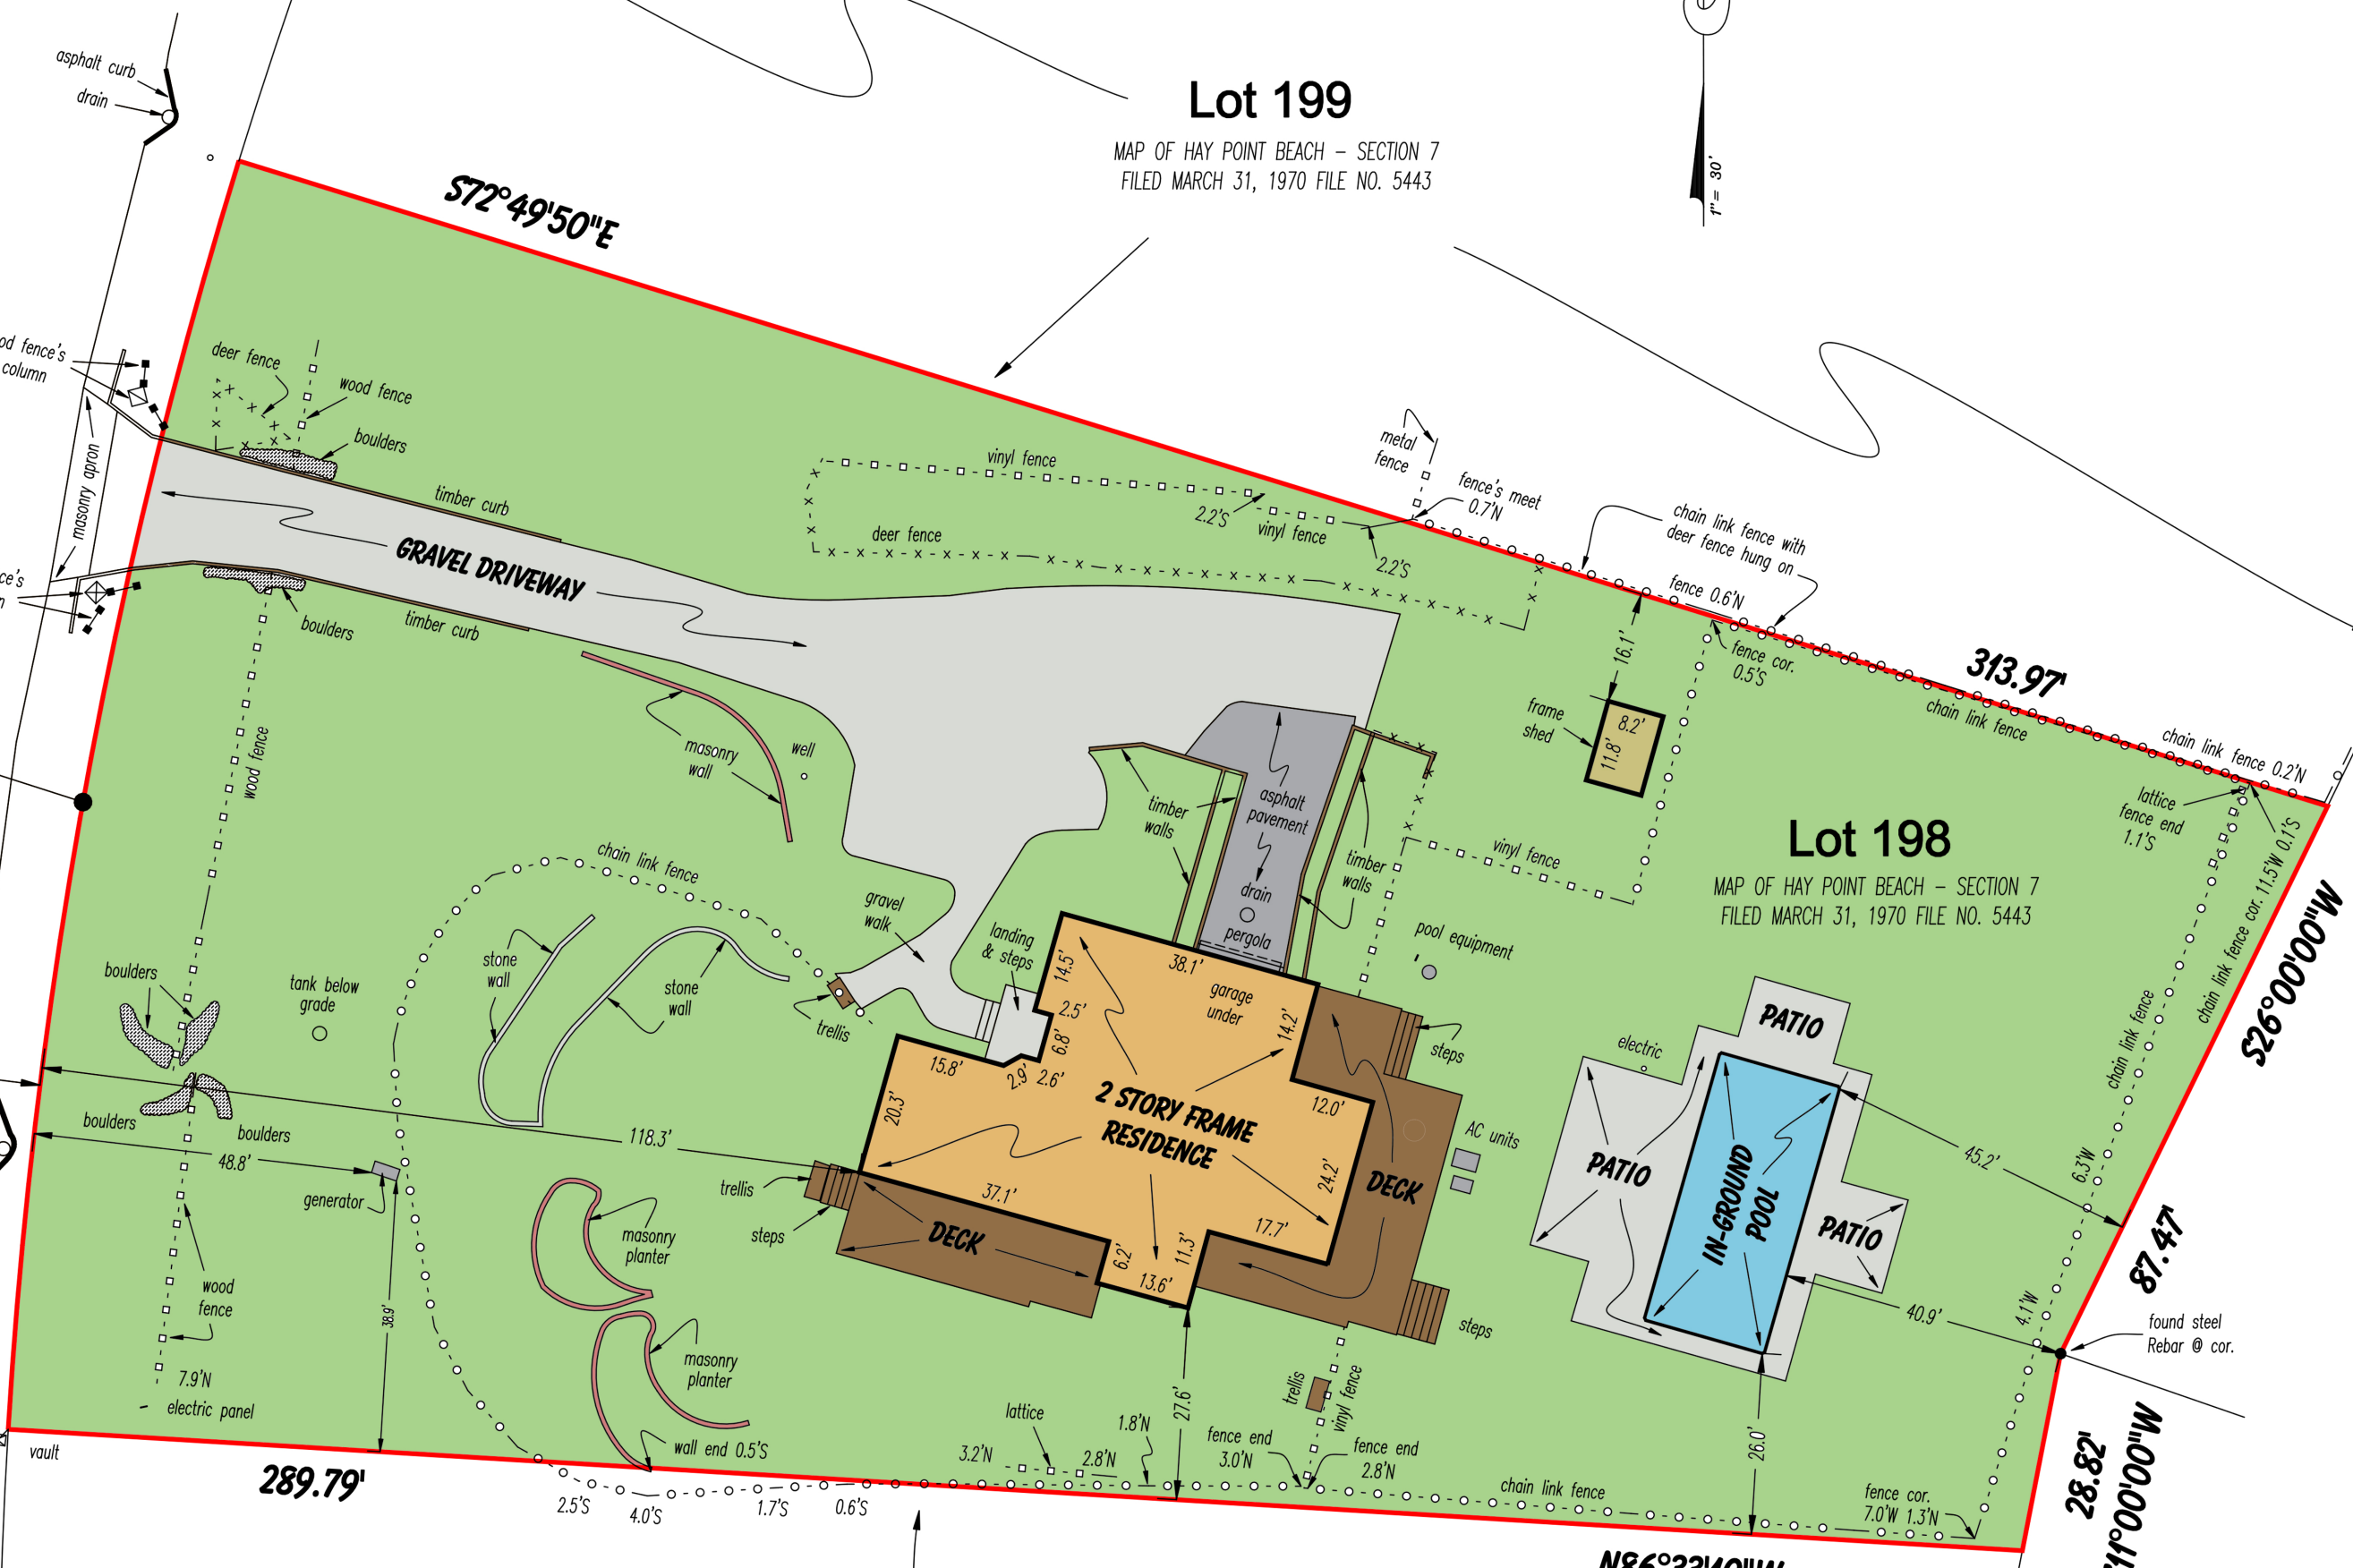

Lot 199

MAP OF HAY POINT BEACH - SECTION 7
FILED MARCH 31, 1970 FILE NO. 5443

$R=775.00'$
 $L=185.60'$

$S72^{\circ}49'50''E$

313.97'

Lot 198

MAP OF HAY POINT BEACH - SECTION 7
FILED MARCH 31, 1970 FILE NO. 5443

$S26^{\circ}00'00''W$

87.47'

$S11^{\circ}00'00''W$

$N86^{\circ}33'10''W$

$S11^{\circ}00'00''W$

Lot 197

MAP OF HAY POINT BEACH - SECTION 7
FILED MARCH 31, 1970 FILE NO. 5443

Lot 196

MAP OF HAY POINT BEACH - SECTION 7
FILED MARCH 31, 1970 FILE NO. 5443

COUNTRY CLUB DRIVE

962.59'

$R=20.00'$

289.79'

50.0'

48.8'

7.9'N